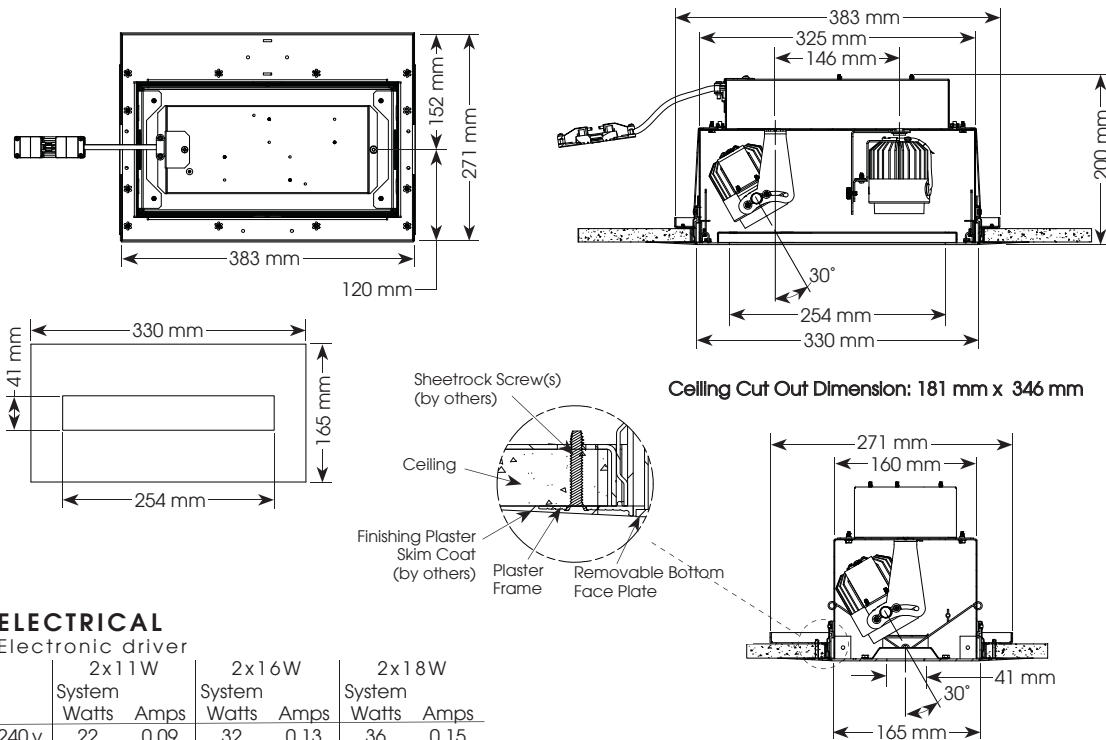

VELATO® INTERNATIONAL

RECESSED SLOT ADJUSTABLE TRIMLESS MULTIPLE 2 LIGHT LED

I-VEL-HHP-TL-2-SA
2LT LED

APPLICATION:

Accent and display lighting for retail, commercial and hospitality environments

CONSTRUCTION:

Stamped steel mounting frame with integral mounting bars
Steel plaster frame
Thermally protected
Steel driver housing
Extruded aluminum upper housing with knife-edge and mitered/welded corners
Complete die-cast optical head construction
No exposed wiring
Powder coat paint

MOUNTING:

For use in sheet rock ceilings, 15 mm thick

LABELING:

CE
For indoor use only

OPTICS:

30° tilt, 360° rotation
Available in a variety of beam spreads
LED:
Color Temp Options: 2200K, 2700K, 3000K, 3500K, 4000K
CRI: 83 typ. (2700K, 3000K, 3500K, 4000K)
90+ typ. (2200K, 2700K, 3000K)
CrispWhite LED available (16W max)
R9 Values: 11 (83CRI), 55 (90+CRI)
Life: 50,000 hrs
Binning: 3 MacAdam
Lumen Maintenance: >70% of initial lumens @ 50,000 hrs

ELECTRICAL:

Electronic constant current LED driver, 240v input
ELV and Triac dimming standard, 240v
See following pages for more information
This product complies with IEEE C62.41 for surge endurance up to 2.5kV. Amerlux recommends using additional surge protection with this unit (supplied by others), surge damage is not covered by warranty.

PROJECT:

TYPE:

Electrostatic sensitive device,
observe precautions for
handling

181 x 346

3 year limited
warranty
AMERLUX INTERNATIONAL
(see website for details)

ELECTRICAL

Electronic driver

240 v	2x11W		2x16W		2x18W	
	System Watts	Amps	System Watts	Amps	System Watts	Amps
	22	0.09	32	0.13	36	0.15

ORDERING INFORMATION:

Model	# Heads	Concealed Type	Wattage	Lamp Type	Voltage	Beam Spreads*		Faceplate Finish	Color Temp (CCT(K)-CRI)	Listing Code	Options/Accessories
						Hd 1	Hd 2				
I-VEL-HHP-TL	2	SA - slot adjustable	11 16 18	LED	240	SP NF MFL FL WF VWF LS	SP NF MFL FL WF VWF LS	MW - matte white	27 - 2700-83 30 - 3000-83 35 - 3500-83 40 - 4000-83 229 - 2200-90+ 279 - 2700-90+ 309 - 3000-90+ CRISP - CrispWhite (16W max)	CE	AH - accessory holder, black texture, accepts 2 forms of media HEX - hexcell louver (1/8" x 1/8"), requires AH DALI - DALI driver

*SP - spot 15°, NF - narrow flood 22°, MFL - medium flood 25°, FL - flood 28°,
WF - wide flood 45°, VWF - very wide flood 60°, LS - linear spread 60°x10°

Example: I-VEL-HHP-TL-2-SA-18-LED-240-SP-FL-MW-30-CE

Cat #:

Amerlux reserves the right to change details that do not affect overall function and performance.

Amerlux®, LLC • 178 Bauer Drive, Oakland, NJ 07436 • P: 973.882.5010 F: 973-882.2605 • www.amerlux.com

LIT-1866 rev 3/17