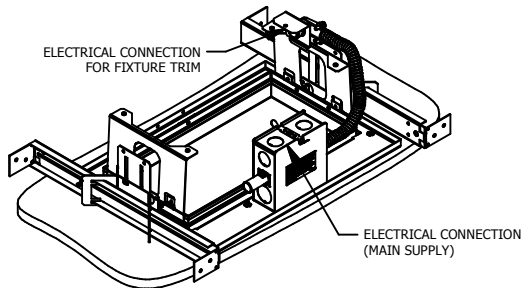

INSTRUCTION SHEET

INSTALLATION INSTRUCTION, VELATO TRIMLESS/CUSTOM RECESSED MULTIPLE FIXTURE

689-0519

PAGE 1 OF 1

WARNING - RISK OF FIRE AND ELECTRICAL SHOCK. FIXTURE MUST BE INSTALLED BY A QUALIFIED ELECTRICIAN ONLY. FIXTURE IS INTENDED FOR INSTALLATION IN ACCORDANCE WITH THE NATIONAL ELECTRICAL CODE, LOCAL AND FEDERAL SPECIFICATIONS. DISCONNECT POWER AT ELECTRICAL PANEL BEFORE SERVICING. RETAIN THESE INSTRUCTIONS FOR MAINTENANCE REFERENCE.

1. CEILING CUTOUT

1LT: 7 1/8" X 7 1/8"

2LT: 7 1/8" X 13 5/8"

3LT: 7 1/8" X 19 3/8"

2.

3.

4.

5.