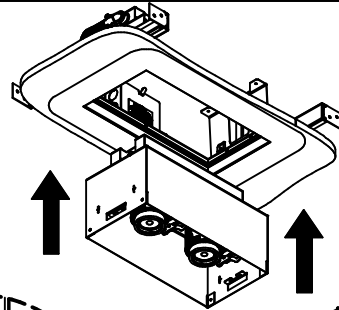

INSTRUCTION SHEET

INSTALLATION INSTRUCTION, VELATO TRIMLESS/CUSTOM RECESSED MULTIPLE FIXTURE

689-0519

PAGE 1 OF 1

WARNING - RISK OF FIRE AND ELECTRICAL SHOCK. FIXTURE MUST BE INSTALLED BY A QUALIFIED ELECTRICIAN ONLY. FIXTURE IS INTENDED FOR INSTALLATION IN ACCORDANCE WITH THE NATIONAL ELECTRICAL CODE, LOCAL AND FEDERAL SPECIFICATIONS. DISCONNECT POWER AT ELECTRICAL PANEL BEFORE SERVICING. RETAIN THESE INSTRUCTIONS FOR MAINTENANCE REFERENCE.

1. CEILING CUTOUT

1LT: 7 1/8" X 7 1/8"

2LT: 7 1/8" X 13 5/8"

3LT: 7 1/8" X 19 3/8"

2.

3.

4.

5.