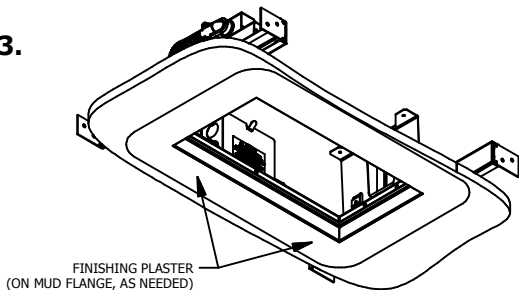

INSTRUCTION SHEET

INSTALLATION INSTRUCTION, VELATO TRIMLESS/CUSTOM RECESSED MULTIPLE FIXTURE

689-0519

PAGE 1 OF 1

WARNING - RISK OF FIRE AND ELECTRICAL SHOCK. FIXTURE MUST BE INSTALLED BY A QUALIFIED ELECTRICIAN ONLY. FIXTURE IS INTENDED FOR INSTALLATION IN ACCORDANCE WITH THE NATIONAL ELECTRICAL CODE, LOCAL AND FEDERAL SPECIFICATIONS. DISCONNECT POWER AT ELECTRICAL PANEL BEFORE SERVICING. RETAIN THESE INSTRUCTIONS FOR MAINTENANCE REFERENCE.

1. CEILING CUTOUT

1LT: 7 1/8" X 7 1/8"

2LT: 7 1/8" X 13 5/8"

3LT: 7 1/8" X 19 3/8"

2.

3.

4.

5.