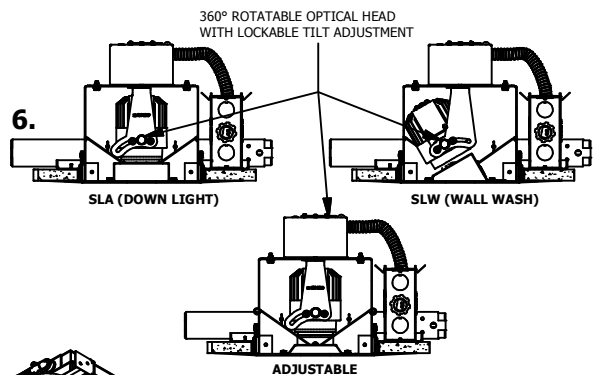

INSTRUCTION SHEET

INSTALLATION INSTRUCTION, VELATO TRIMLESS/CUSTOM RECESSED MULTIPLE FIXTURE

689-0519

PAGE 1 OF 1

WARNING - RISK OF FIRE AND ELECTRICAL SHOCK. FIXTURE MUST BE INSTALLED BY A QUALIFIED ELECTRICIAN ONLY. FIXTURE IS INTENDED FOR INSTALLATION IN ACCORDANCE WITH THE NATIONAL ELECTRICAL CODE, LOCAL AND FEDERAL SPECIFICATIONS. DISCONNECT POWER AT ELECTRICAL PANEL BEFORE SERVICING. RETAIN THESE INSTRUCTIONS FOR MAINTENANCE REFERENCE.

1. CEILING CUTOUT

1LT: 7 1/8" X 7 1/8"

2LT: 7 1/8" X 13 5/8"

3LT: 7 1/8" X 19 3/8"

2.

3.

4.

5.