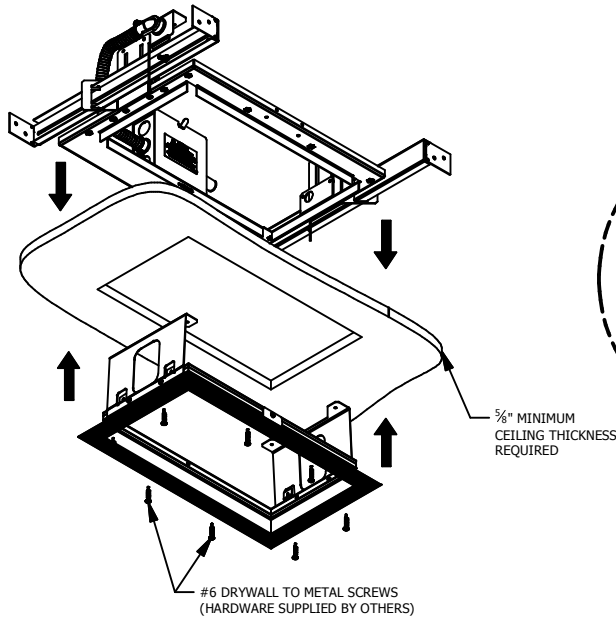

INSTRUCTION SHEET

INSTALLATION INSTRUCTION, VELATO TRIMLESS/CUSTOM RECESSED MULTIPLE FIXTURE

689-0519

PAGE 1 OF 1

WARNING - RISK OF FIRE AND ELECTRICAL SHOCK. FIXTURE MUST BE INSTALLED BY A QUALIFIED ELECTRICIAN ONLY. FIXTURE IS INTENDED FOR INSTALLATION IN ACCORDANCE WITH THE NATIONAL ELECTRICAL CODE, LOCAL AND FEDERAL SPECIFICATIONS. DISCONNECT POWER AT ELECTRICAL PANEL BEFORE SERVICING. RETAIN THESE INSTRUCTIONS FOR MAINTENANCE REFERENCE.

1. CEILING CUTOUT

1LT: 7 1/8" X 7 1/8"

2LT: 7 1/8" X 13 5/8"

3LT: 7 1/8" X 19 3/8"

2.

3.

4.

5.