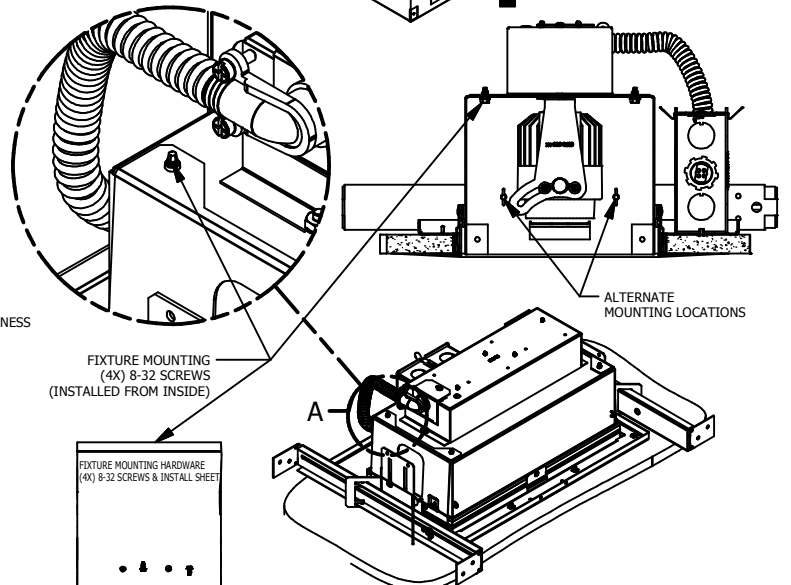

INSTRUCTION SHEET

INSTALLATION INSTRUCTION, VELATO TRIMLESS/CUSTOM RECESSED MULTIPLE FIXTURE

689-0519

PAGE 1 OF 1

WARNING - RISK OF FIRE AND ELECTRICAL SHOCK. FIXTURE MUST BE INSTALLED BY A QUALIFIED ELECTRICIAN ONLY. FIXTURE IS INTENDED FOR INSTALLATION IN ACCORDANCE WITH THE NATIONAL ELECTRICAL CODE, LOCAL AND FEDERAL SPECIFICATIONS. DISCONNECT POWER AT ELECTRICAL PANEL BEFORE SERVICING. RETAIN THESE INSTRUCTIONS FOR MAINTENANCE REFERENCE.

1. CEILING CUTOUT

1LT: 7 1/8" X 7 1/8"

2LT: 7 1/8" X 13 5/8"

3LT: 7 1/8" X 19 3/8"

2.

3.

4.

5.