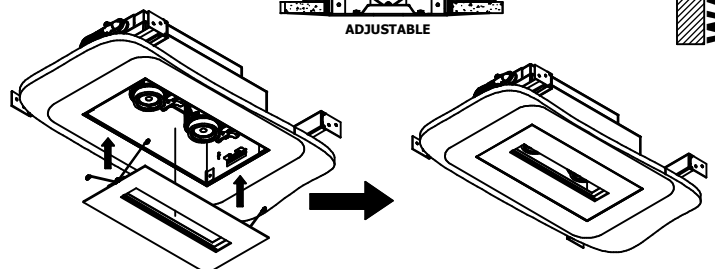

7.

Amerlux, 178 Bauer Drive, Oakland, NJ 07436. T: 973-882-5010, F: 973-882-2604 www.amerlux.com