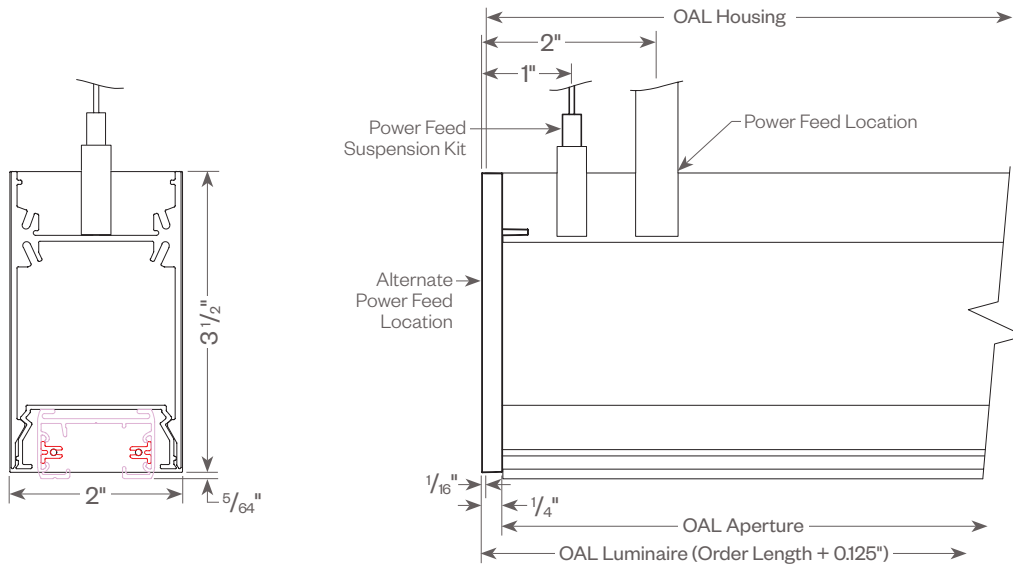

Linear Track Pendant

PROJECT:

TYPE:

Track Profile

TOOLLESS JOINING

Line up the two housings using the alignment brackets. Secure them together by using the Catch & Latch System on the top of the extrusion.