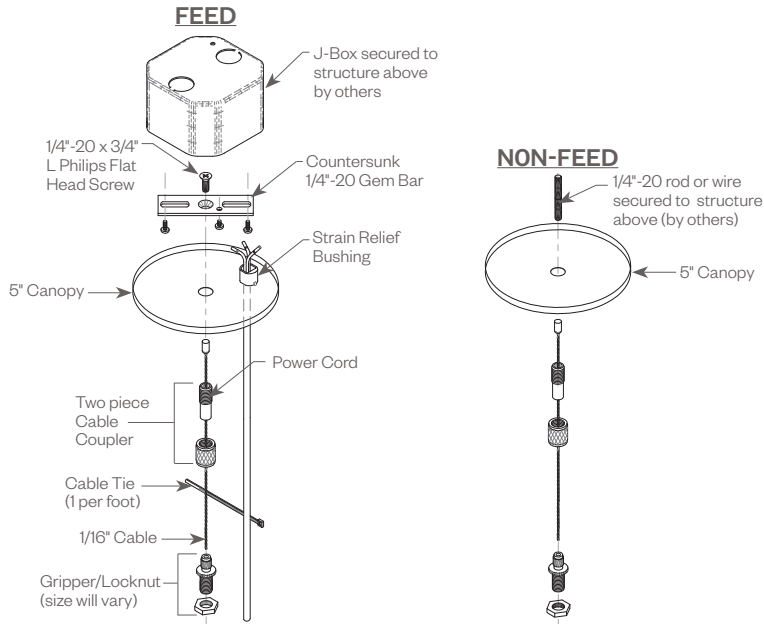

Mounting

The Carisma Track is intended for pendant mounting.

Pendant Mount-ASWxxD - pendant mounted in center of ceiling tile or gypsum board ceiling (standard) i.e. ASWxx.

Cable is stranded stainless steel wire. All fittings are protected against rust and corrosion. Canopies are 5" x 1/4" die formed painted steel. Adjustment mechanism allows for infinite height adjustment. Amerlux recommends the required feed and non-feed suspensions based upon length and electrical options. Options include: color of canopy and power cord (black or white), length 4', 10' or 20', and mounting condition, in center of ceiling tile and in gypsum board ceiling (standard) i.e. ASWxxD.

Linear Track Pendant

PROJECT:

TYPE:

Track Profile

TOOLLESS JOINING

Line up the two housings using the alignment brackets. Secure them together by using the Catch & Latch System on the top of the extrusion.

Carisma Track Pendant

Linear Track Pendant

PROJECT:

TYPE:

**CABLE KIT SUSPENSION OPTIONS:
CEILING OR GYPSUM BOARD (ASW10, ASW20, ASB10, ASB20)**

Cat#	Length	Cord/Canopy	Application
ASW04	4'	white/white	ceiling tile/gypsum
ASW10	10'	white/white	ceiling tile/gypsum
ASW20	20'	white/white	ceiling tile/gypsum
ASB04	4'	black/black	ceiling tile/gypsum
ASB10	10'	black/black	ceiling tile/gypsum
ASB20	20'	black/black	ceiling tile/gypsum
ASW04T	4'	white/white	ceiling tee
ASW10T	10'	white/white	ceiling tee
ASW20T	20'	white/white	ceiling tee
ASB04T	4'	black/black	ceiling tee
ASB10T	10'	black/black	ceiling tee
ASB20T	20'	black/black	ceiling tee

TEE GRID OR SCREW SLOT (ASW10T, ASW20T, ASB10T, ASB20T)