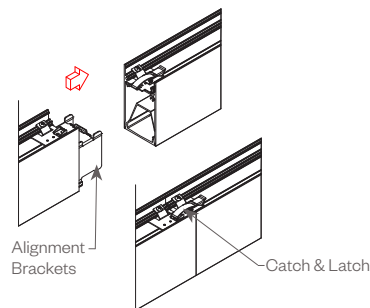

Mounting

The Carisma Track is intended for pendant mounting.

Pendant Mount-ASWxxD - pendant mounted in center of ceiling tile or gypsum board ceiling (standard) i.e. ASWxx.

Cable is stranded stainless steel wire. All fittings are protected against rust and corrosion. Canopies are 5" x 1/4" die formed painted steel. Adjustment mechanism allows for infinite height adjustment. Amerlux recommends the required feed and non-feed suspensions based upon length and electrical options. Options include: color of canopy and power cord (black or white), length 4', 10' or 20', and mounting condition, in center of ceiling tile and in gypsum board ceiling (standard) i.e. ASWxxD.

Linear Track Pendant

PROJECT:

TYPE:

Track Profile

TOOLLESS JOINING

Line up the two housings using the alignment brackets. Secure them together by using the Catch & Latch System on the top of the extrusion.