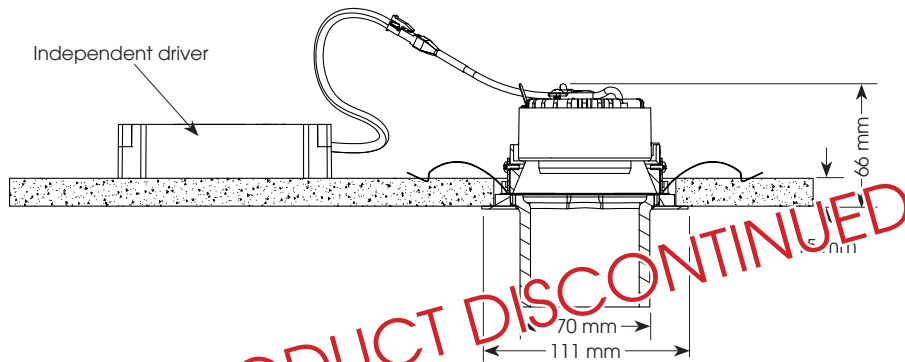

LABELING:

CE
For indoor use only

PROJECT:

TYPE:

PRODUCT DISCONTINUED

Ceiling Cut Out Dimension: 98 mm sq.

ELECTRICAL

Electronic driver