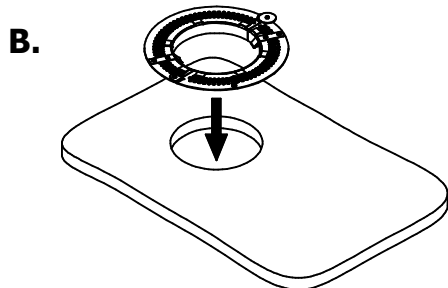

OPEN RING AND INSERT INTO CEILING, THEN CLOSE RING AND LOCATE IN CEILING CUTOUT.