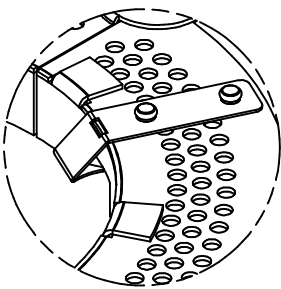

OPEN RING AND INSERT INTO CEILING, THEN CLOSE RING AND LOCATE IN CEILING CUTOUT.