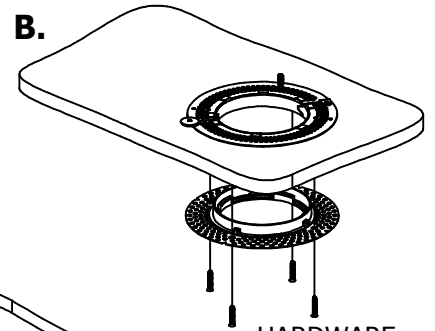

TRIMMED FRAME

FASTEN TO STRUCTURAL MEMBER OR T-BAR

SCREW TO WOOD OR METAL STRUCTURE

ROUND TRIMLESS FRAME

HARDWARE (SUPPLIED BY AMERLUX) WILL ALIGN WITH PERFORATION IN APERTURE PLATE

IMPORTANT NOTE: REST ALIGNMENT MARKERS WITHIN THE NOTCHES OF APERTURE AS SHOWN. THIS IS CRITICAL FOR PROPER ALIGNMENT.

REMODELER FRAME

OPEN RING AND INSERT INTO CEILING, THEN CLOSE RING AND LOCATE IN CEILING CUTOUT.

SECURE BY HAMMERING 2X TABS INTO CEILING.

REMODELER TRIMLESS FRAME

HARDWARE (SUPPLIED BY AMERLUX).

**REMODELER DRIVER INSTALLATION
REMODELER AND REMODELER TRIMLESS FRAMES**