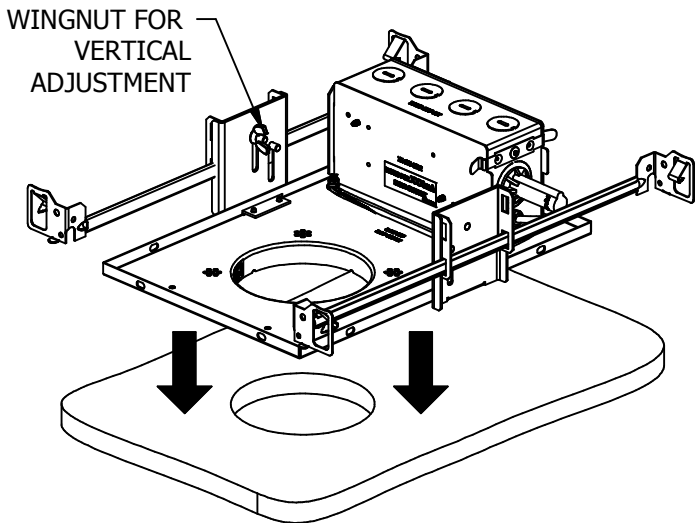

RETAIN THESE INSTRUCTIONS FOR MAINTENANCE REFERENCE.

CEILING CUTOUT

MODEL	STYLE	CUTOUT
HDL-HP-xx-A17 xx=NC xx=CP xx=IC xx=REM	R-T (Round Trimmed)	Ø4"
	S-T (Square Trimmed)	4"x4"
	R-TL (Round Trimless)	Ø4-1/2"
	S-TL (Square Trimless)	4-1/2"x4-1/2"

MODEL	STYLE	CUTOUT
EZ-xx-A17 xx=NC xx=CP xx=IC xx=REM	T (Trimmed)	Ø4"
	R-TL (Round Trimless)	Ø4-1/2"
	S-TL (Square Trimless)	4-1/2"x4-1/2"

**NOTE: ROUND FRAME INSTALLATION SHOWN.
FOLLOW SAME PROCEDURE TO INSTALL SQUARE FRAME.**

TRIMMED FRAME

FASTEN TO STRUCTURAL MEMBER OR T-BAR

SCREW TO WOOD OR METAL STRUCTURE

ROUND TRIMLESS FRAME

HARDWARE (SUPPLIED BY AMERLUX) WILL ALIGN WITH PERFORATION IN APERTURE PLATE

IMPORTANT NOTE: REST ALIGNMENT MARKERS WITHIN THE NOTCHES OF APERTURE AS SHOWN. THIS IS CRITICAL FOR PROPER ALIGNMENT.