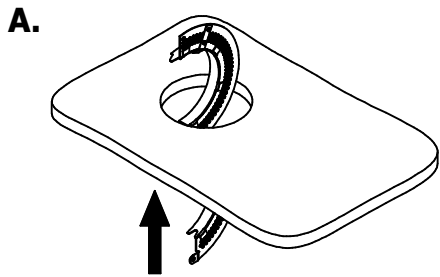

**WARNING - RISK OF FIRE AND ELECTRICAL SHOCK. FIXTURE MUST BE INSTALLED BY A QUALIFIED ELECTRICIAN ONLY. FIXTURE IS INTENDED FOR INSTALLATION IN ACCORDANCE WITH THE NATIONAL ELECTRICAL CODE, LOCAL AND FEDERAL SPECIFICATIONS. DISCONNECT POWER AT ELECTRICAL PANEL BEFORE SERVICING.
RETAIN THESE INSTRUCTIONS FOR MAINTENANCE REFERENCE.**

REMODELER FRAME