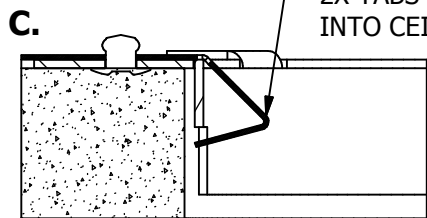

SECURE BY HAMMERING 2X TABS INTO CEILING.