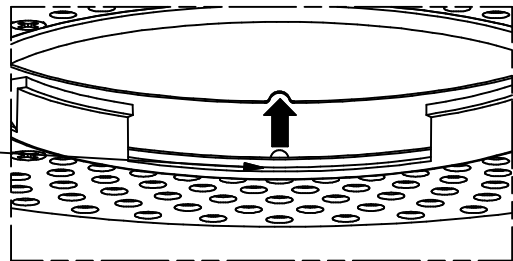

RETAIN THESE INSTRUCTIONS FOR MAINTENANCE REFERENCE.

CEILING CUTOUT

MODEL	STYLE	CUTOUT
HDL-HP-xx-A17 xx=NC xx=CP xx=IC xx=REM	R-T (Round Trimmed)	Ø4"
	S-T (Square Trimmed)	4"x4"
	R-TL (Round Trimless)	Ø4-1/2"
	S-TL (Square Trimless)	4-1/2"x4-1/2"

MODEL	STYLE	CUTOUT
EZ-xx-A17 xx=NC xx=CP xx=IC xx=REM	T (Trimmed)	Ø4"
	R-TL (Round Trimless)	Ø4-1/2"
	S-TL (Square Trimless)	4-1/2"x4-1/2"

**NOTE: ROUND FRAME INSTALLATION SHOWN.
FOLLOW SAME PROCEDURE TO INSTALL SQUARE FRAME.**

TRIMMED FRAME

FASTEN TO STRUCTURAL MEMBER OR T-BAR

SCREW TO WOOD OR METAL STRUCTURE

ROUND TRIMLESS FRAME

HARDWARE (SUPPLIED BY AMERLUX) WILL ALIGN WITH PERFORATION IN APERTURE PLATE

IMPORTANT NOTE: REST ALIGNMENT MARKERS WITHIN THE NOTCHES OF APERTURE AS SHOWN. THIS IS CRITICAL FOR PROPER ALIGNMENT.