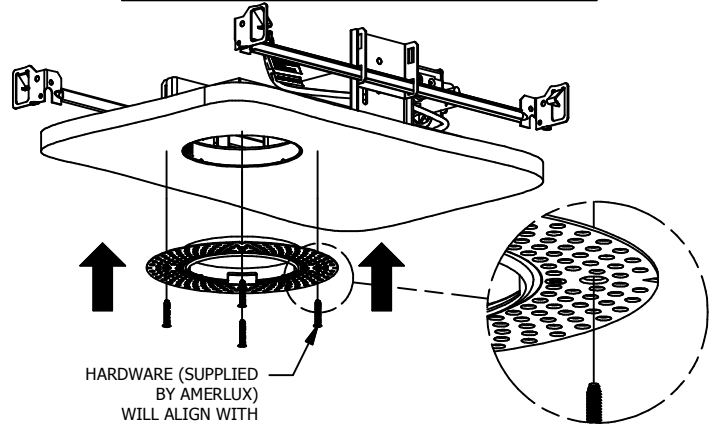

MODEL	STYLE	CUTOUT
EZ-xx-A17 xx=NC xx=CP xx=IC xx=REM	T (Trimmed)	Ø4"
	R-TL (Round Trimless)	Ø4-1/2"
	S-TL (Square Trimless)	4-1/2"x4-1/2"

**NOTE: ROUND FRAME INSTALLATION SHOWN.
FOLLOW SAME PROCEDURE TO INSTALL SQUARE FRAME.**

TRIMMED FRAME

FASTEN TO STRUCTURAL MEMBER OR T-BAR

SCREW TO WOOD OR METAL STRUCTURE

ROUND TRIMLESS FRAME

HARDWARE (SUPPLIED BY AMERLUX) WILL ALIGN WITH PERFORATION IN APERTURE PLATE

IMPORTANT NOTE: REST ALIGNMENT MARKERS WITHIN THE NOTCHES OF APERTURE AS SHOWN. THIS IS CRITICAL FOR PROPER ALIGNMENT.

Amerlux, 178 Bauer Drive, Oakland, N.J. 07436, T: 973-882-5010, F: 973-882-2604 www.amerlux.com

**WARNING - RISK OF FIRE AND ELECTRICAL SHOCK. FIXTURE MUST BE INSTALLED BY A QUALIFIED ELECTRICIAN ONLY. FIXTURE IS INTENDED FOR INSTALLATION IN ACCORDANCE WITH THE NATIONAL ELECTRICAL CODE, LOCAL AND FEDERAL SPECIFICATIONS. DISCONNECT POWER AT ELECTRICAL PANEL BEFORE SERVICING.
RETAIN THESE INSTRUCTIONS FOR MAINTENANCE REFERENCE.**