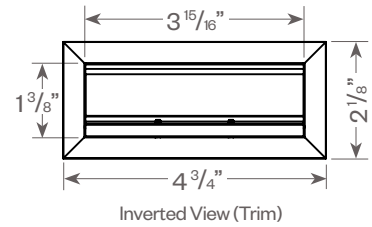

DIMENSIONS: