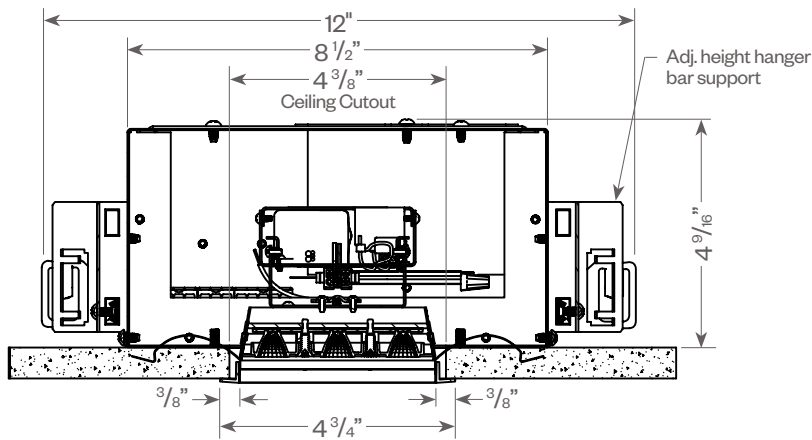

Cubebits

Recessed Wall Wash, 3 Cell, LED

PROJECT:

TYPE:

DIMENSIONS: