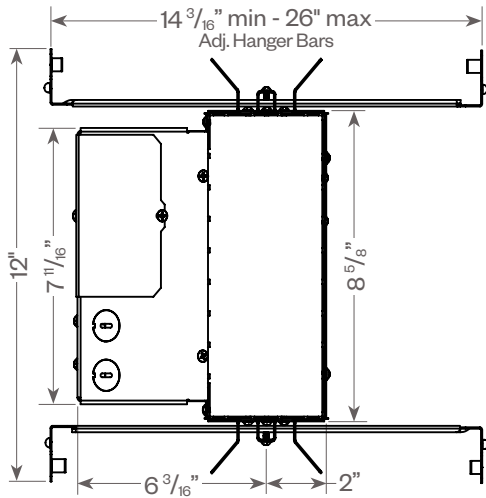

Drivers

0-10V - 0-10V dimming; 277V with 120V-277V, 1% dim
ELV - ELV dimming, 120V only, 5% dim

Cubebits

Recessed Wall Wash, 3 Cell, LED

PROJECT:

TYPE:

DIMENSIONS:

Cubebits