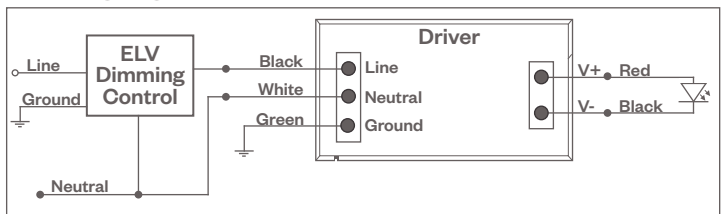

ELV Wiring Diagram

Compatible Dimmers†:

Wall Box (ELV Style)

Lutron "Diva"

Lutron "Nova-T"

Lutron "Maestro"

Lutron "Vareo"

Lutron "Skylark"

Leviton "Surslide"

Leviton "Vizio"

Central System

Lutron "GP" Panel with PHPM-PA Interface

Lutron Grafik Eye QS with PHPM-PA Interface

Notes:

- Driver is 277VAC dimmable with appropriate dimmer (by others). All provided wiring diagrams show 120VAC wiring colors and method. Please refer to 277VAC dimmer installation instructions for 277VAC wiring diagrams.
- † The absence of a dimmer from the lists above does not imply incompatibility. Please consult factory for compatibility inquiries.