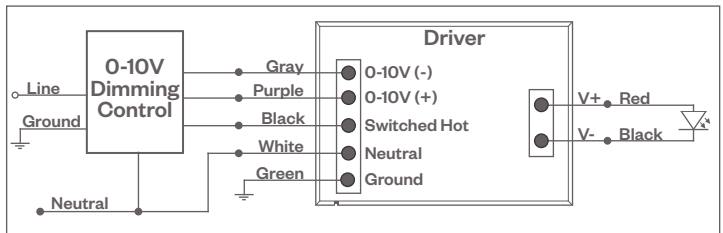

--- NOTE: INFORMATION BELOW IS FOR WIRED DIMMERS ONLY. FOR WIRELESS DIMMERS, CONSULT FACTORY ---

0-10V - DIMMING

Integrates into a variety of building management and daylighting controls

Notes:

- 120VAC or 277VAC*
- Dims down to 1% light output
- Requires interface to turn off power to driver
- Consult Dimming manufacturer for installation instructions - DO NOT SHARE NEUTRALS!

0-10V Wiring Diagram

Compatible Dimmers†:

Wall Box

Lutron "Diva" - DTVV with PP-120H Interface

Leviton Renoir II 0-10V

Central System

Lutron Grafik Eye with GRX-TVI Interface

ELV - Electronic Low Voltage (Reverse Phase)