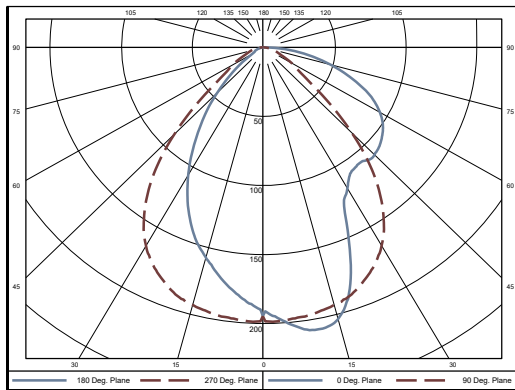

Cubebits

Recessed Wall Wash, 3 Cell, LED

PROJECT:

TYPE:

FIXTURE DATA: (Complete photometric data (.ies format) available upon request)

MULTIPLYING FACTORS:

Color:	Black	White
Factor:	0.94	1.0

CCT:	2700K	3000K	3500K	4000K
Factor:	0.96	1.0	1.05	1.08

CUBE-O3-WW-H-W-120/277-309

Watts: 8W; Lumens: 388 lm

LTL# 13789094.05

ZONAL LUMEN SUMMARY

Zone	Lumens	%Fixt
0-40	214	55.2
0-60	327	84.3
0-90	388	100.0
90-180	0	0.00

Luminaire Efficacy: 50.8 lm/W

Application Data:

Footcandles are average and rounded off.
Data for multiple units are based on a minimum of five units.

Fixtures 2' off wall; 2' on center

Distance from ceiling	0.5'	16	16	16	16	16	16	16	16	16
	1.5'	24	24	24	23	23	23	23	24	24
	2.5'	16	16	16	16	16	16	16	16	16
	3.5'	11	11	12	12	12	12	12	12	11
	4.5'	9	9	9	9	9	9	9	9	9
	5.5'	7	7	7	7	8	8	8	7	7
	6.5'	6	6	6	6	6	6	6	6	6
	7.5'	5	5	5	5	5	5	5	5	5
	8.5'	5	5	5	5	5	5	5	5	5