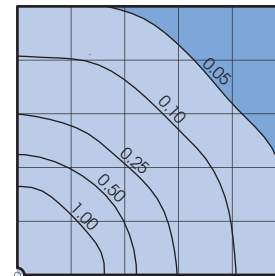

Photometry

Typical HID light source
14,000 Lumens
12' Mounting Height
Grid Spacing is 12'

Socket Types

Wattage	Socket Type
70MH, 100MH, 150MH	Medium
70HPS, 100HPS	Medium
150HPS	Mogul