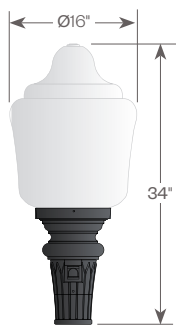

DUF37-AR20

Installation:

The luminaire will mount to a 3" OD post or trench with 1/1" black oxide coated stainless steel set screws to ensure a solid connection. The diffuser will be held to the fitter by (4) 1/4"-20 black oxide coated stainless steel captive set screws.

Electrical:

- High power factor ballast (HPF), core and coil type, pre-wired and tested
- Easy ballast pod access
- 4KV pulse rated porcelain socket

Diffuser Choices:

- Clear Textured Polycarbonate (PC-CL)
- Clear Textured DR Acrylic (DR-CL)

Finish:

Durable thermoset polyester powdercoat finish in the following:

- Satin Black (BLK)
- Classic Bronze (CLB)
- Gloss Textured Bronze (GBZ)
- Green (GRN)
- Gloss Textured Black (GTB)
- Textured Black (TBK)
- Gloss Textured Green (TGR)

Accessories:

- Cast aluminum Finial (CFIN)
- 90 Degree house-side shield (HSS-90)
- 180 Degree house-side shield (HSS-180)
- Twistlock Photocell (TW-PCL)

ETL listed, suitable for wet locations.

Note: All fitters include a 3-pin twist lock receptacle and an access door with window for the photocell. The photocell device is optional.