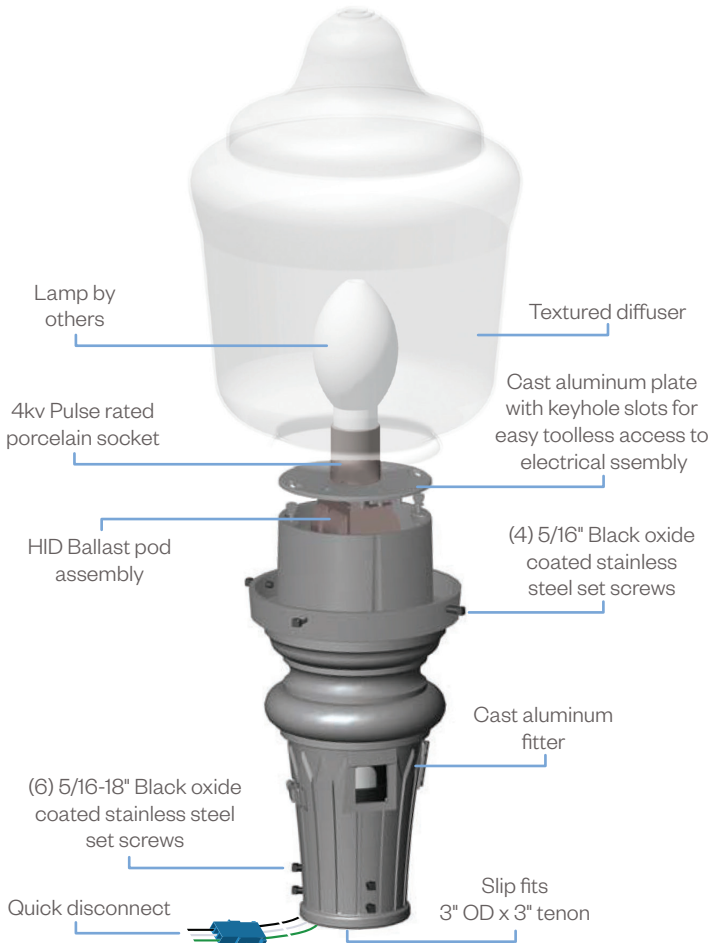

AR20 Series

Utility HID Luminaire

PROJECT:

TYPE:

Assembly Details (Example: DUF37-AR20)