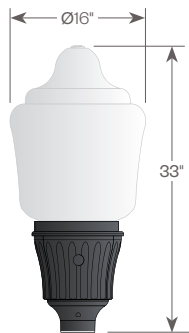

PROJECT:

PRODUCT DISCONTINUED
Replacement Product:
AR20 Utility Series LED (AVI-G3)

DUF1-AR20