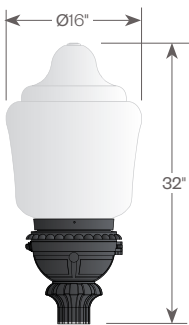

DUF34-AR20