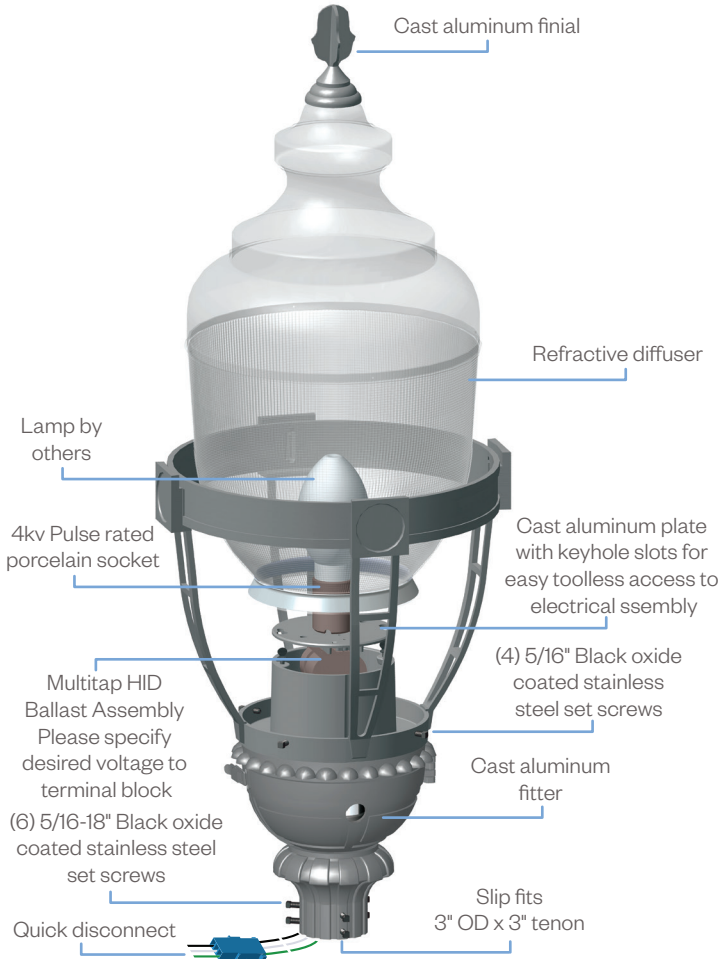

DU730AO Series

Utility HID Luminaire

PROJECT:

TYPE:

Assembly Details (Example: DU730AO-F34)

Options

HSS90 & HSS180
House Side Shield
for use with
Optical Systems

Socket Types

Wattage	Socket Type
70MH, 100MH, 150MH	Medium
70HPS, 100HPS	Medium
150HPS	Mogul