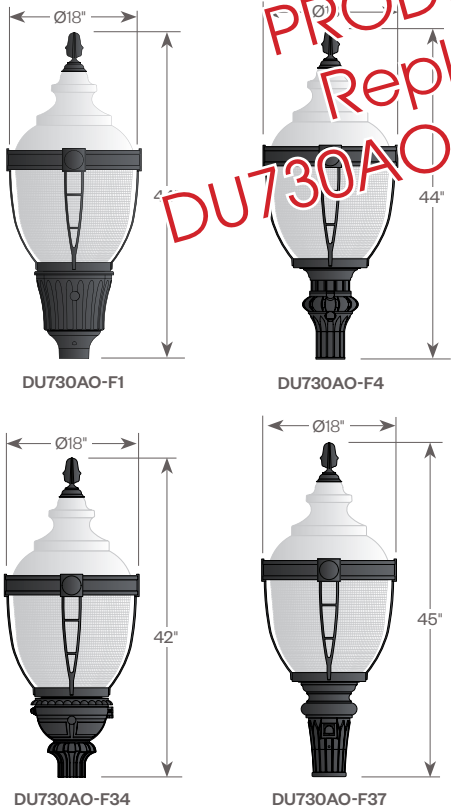

PROJECT:

PRODUCT DISCONTINUED
Replacement Product:
DU730AO Utility Series LED (AVI-G3)

Installation:
The luminaire will mount to a wooden post or fence with two black oxide coated stainless steel set screws to insure a solid connection. The diffuser will be held to the fitter by (4) 1/4\"-20 black oxide coated stainless steel captive set screws.

Electrical:

- High power factor ballast (HPF), core and coil type, pre-wired and tested
- Easy ballast pod access
- 4KV pulse rated porcelain socket

Diffuser Choices:

- Acrylic Type III (AC-T3)
- Acrylic Type V (AC-T5)
- Polycarbonate Type III (PC-T3)
- Polycarbonate Type V (PC-T5)

Finish:

Durable thermoset polyester powdercoat finish in the following:

- Satin Black (BLK)
- Classic Bronze (CLB)
- Gloss Textured Bronze (GBZ)
- Green (GRN)
- Gloss Textured Black (GTB)
- Textured Black (TBK)
- Gloss Textured Green (TGR)

Accessories:

- 90 Degree house-side shield (HSS-90)
- 180 Degree house-side shield (HSS-180)
- Twistlock Photocell (TW-PCL)

ETL listed, suitable for wet locations.

Note: All fitters include a 3-pin twist lock receptacle and an access door with window for the photocell. The photocell device is optional.