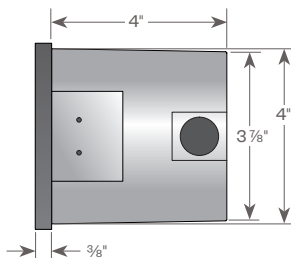

PROJECT:

TYPE:

Application:

Designed for new construction in interior or exterior hollow walls or poured concrete.

Construction:

- Die-cast aluminum housing with protective powdercoat finish
- Sealed die-cast aluminum internal optical chamber
- Die-cast aluminum faceplate
- 1/8" tempered opal glass lens

Driver:

- Drive Current (100, 175 or 350mA)
- 2.5kv surge protection
- Fully potted
- Input voltage 120V-277V auto-sensing
- 0-10V dimmable down to 10%

ETL listed, suitable for wet locations.

Optics:

Individually sealed optical chamber insures LEDs are secure independent of the installation of the back box.

Finish:

Premium quality thermoset polyester powdercoat faceplate for a durable finish.