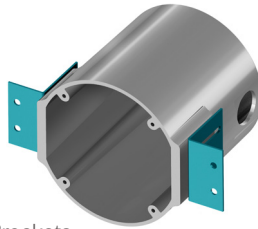

Application Brackets (included with order)

Horizontal Brackets
(Hollow Wall)