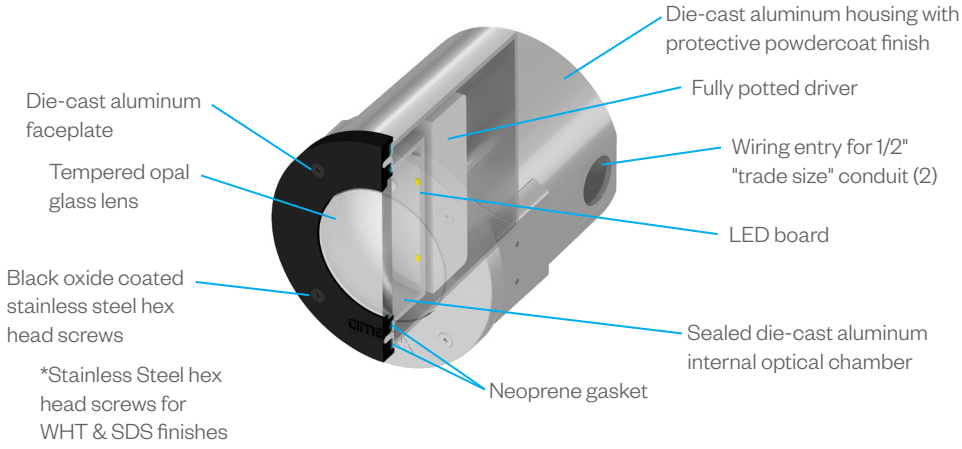

Passo CR

4" Soft Glow LED Recessed Wall Luminaire

Passo CR 4" Soft Glow Rec Wall Luminaire

PROJECT:

TYPE:

Construction Detail