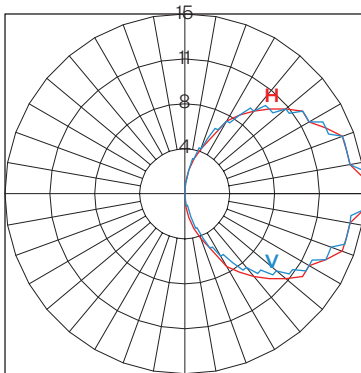

PROJECT:

TYPE:

Construction Detail

Application Brackets (included with order)

Horizontal Brackets
(Hollow Wall)

Performance Detail

PCCS4 Polar Graph

Performance Code	CCT/CRI	Approx. Lumens	Drive Current	Nominal Input Power
L27	2700K/80	40	100mA	1.5W
L30	3000K/80	42		
L40	4000K/70	46		
H27	2700K/80	70	175mA	2.7W
H30	3000K/80	74		
H40	4000K/70	81		
VH27	2700K/80	124	350mA	5.4W
VH30	3000K/80	131		
VH40	4000K/70	143		