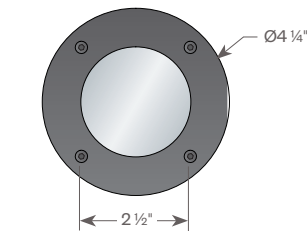

Passo CR

4" Soft Glow LED

Recessed Wall Luminaire

PCCS4

Features

The Passo family of luminaires includes high quality, architecturally relevant fixtures suitable for use in both outdoor or indoor applications. All members of the Passo family feature an independently sealed optical chamber and fully potted driver. These features are especially beneficial in exterior applications as they help compensate for the challenges in getting a good seal between a pre-installed back box and the faceplate as well as those challenges in fully sealing the conduit system. Each luminaire is available in a choice of three output levels to help tailor the desired illuminance to the project and a standard 0-10V dimmable driver allows even further flexibility.

Product Overview

Type:	Recessed Wall Luminaire
Wattage:	up to 5.4W
Lumen Output :	up to 143 lm
Color Temp:	2700K, 3000K, 4000K
Dimming:	0-10V down to 10%

PROJECT:

TYPE:

Application:

Designed for new construction in interior or exterior hollow walls or poured concrete.

Construction:

- Die-cast aluminum housing with protective powdercoat finish
- Sealed die-cast aluminum internal optical chamber
- Die-cast aluminum faceplate
- 1/8" tempered opal glass lens

Driver:

- Drive Current (100, 175 or 350mA)
- 2.5kv surge protection
- Fully potted
- Input voltage 120V-277V auto-sensing
- 0-10V dimmable down to 10%