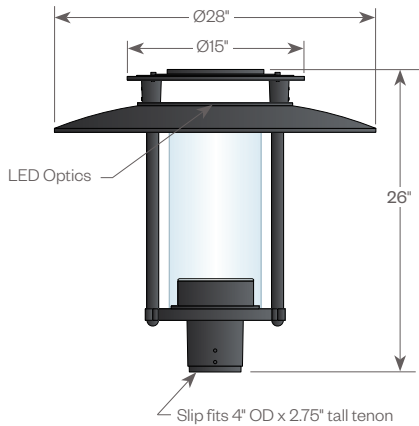

Construction:

- Die-Cast aluminum base
- Spun aluminum shade
- Clear smooth acrylic lens

Electrical:

Fully potted driver with electronic constant current operation with over voltage and short circuit protection. Automatic voltage sensing for 120V to 277V input. 0-10V dimmable.

Optics:

- 4 High Performance optical lenses (one for each LED)
- Cool, neutral, or warm color temperatures
- Available in Type II, III or V light patterns

Ambient Operating Range:

-40°C to 40°C)

Mounting:

Slip fits 4" OD x 2.75" tall tenon
Optional 3" OD x 2.75" tall tenon mount available (consult factory)

Finish:

Durable thermoset polyester powdercoat finish in the following:

- Satin Black (**BLK**)
- Classic Bronze (**CLB**)
- Gloss Textured Bronze (**GBZ**)
- Green (**GRN**)
- Gloss Textured Black (**GTB**)
- Textured Black (**TBK**)
- Gloss Textured Green (**TGR**)

EPA:

1.46

ETL listed, suitable for wet locations.

5 year limited warranty
AMERLUX LED

POWDER COATED
TOUGH