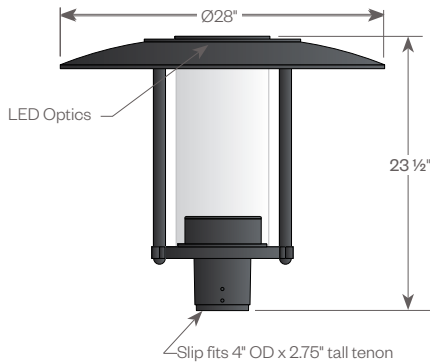

Construction:

- Die-Cast aluminum base
- Spun aluminum shade
- Clear smooth acrylic lens

Electrical:

Fully potted driver with electronic constant current operation with over voltage and short circuit protection. Automatic voltage sensing for 120V to 277V input. 0-10V dimmable.

Optics:

- 4 High Performance optical lenses (one for each LED)
- Cool, neutral, or warm color temperatures
- Available in Type II, III or V light patterns

Ambient Operating Range:

-40°C to 40°C

Mounting:

Slip fits 4" OD x 2.75" tall tenon
Optional 3" OD x 2.75" tall tenon mount available (consult factory)

Finish:

Durable thermoset polyester powdercoat finish in the following:

- Satin Black (**BLK**)
- Classic Bronze (**CLB**)
- Gloss Textured Bronze (**GBZ**)
- Green (**GRN**)
- Gloss Textured Black (**GTB**)
- Textured Black (**TBK**)
- Gloss Textured Green (**TGR**)

EPA:

1.26

ETL listed, suitable for wet locations.

5 year limited warranty
AMERLUX LED

POWDER COATED TOUGH