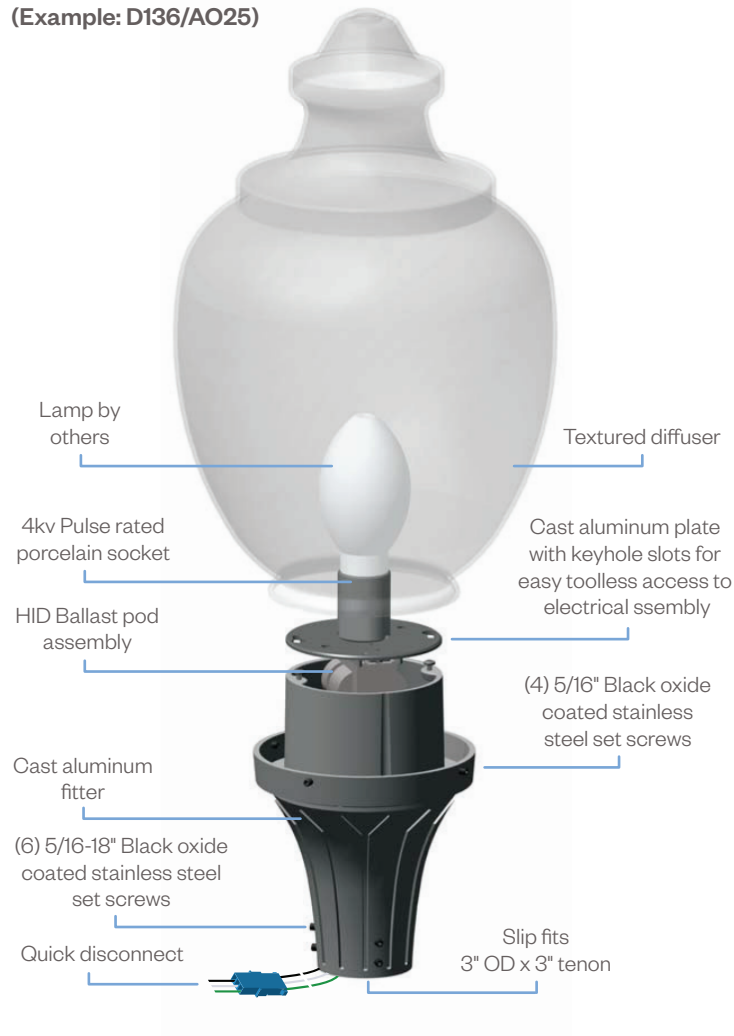

AO25 Series

HID Luminaire

PROJECT:

TYPE:

Assembly Details (Example: D136/AO25)

Options