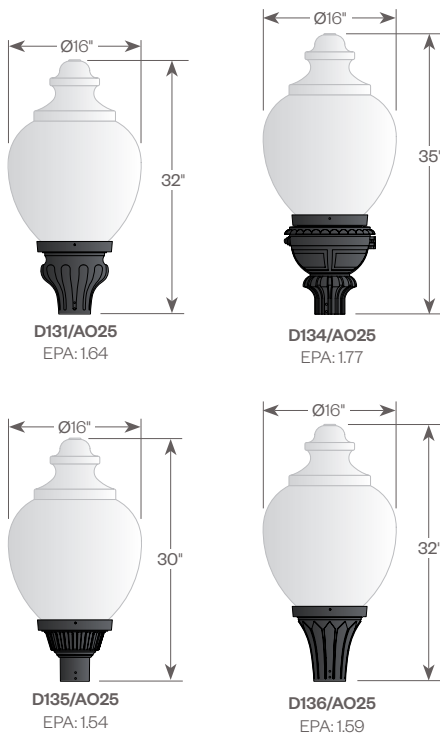

PROJECT:

TYPE:

Installation:

The luminaire will mount to a 3" OD post or tenon with 5/16" black oxide coated stainless steel set screws to ensure a solid connection. The diffuser will be held to the fitter by (4) 5/16"-18 black oxide coated stainless steel captive set screws.

Electrical:

- High power factor ballast (HPF), core and coil type, pre-wired and tested
- Easy ballast pod access
- 4KV pulse rated porcelain socket

Diffuser Choices:

- Clear Textured Polycarbonate (PC-CL)
- White Textured Polycarbonate (PC-WH)
- Clear Textured DR Acrylic (DR-CL)

Finish:

Durable thermoset polyester powdercoat finish in the following:

- Satin Black (BLK)
- Classic Bronze (CLB)
- Gloss Textured Bronze (GBZ)
- Green (GRN)
- Gloss Textured Black (GTB)
- Textured Black (TBK)
- Gloss Textured Green (TGR)

Accessories:

- Cast aluminum Finial (CFIN)
- 90 Degree house-side shield (HSS-90)
- 180 Degree house-side shield (HSS-180)
- Dusk-to-dawn Photocell (PCL)

ETL listed, suitable for wet locations.