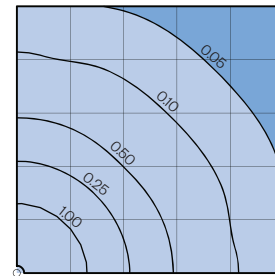

Photometry

Typical HID light source
14,000 Lumens
12' Mounting Height
Grid Spacing is 12'

Socket Types

Wattage	Socket Type
70MH, 100MH, 150MH	Medium
70HPS, 100HPS	Medium
150HPS	Mogul