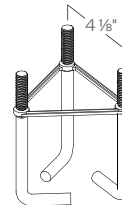

Anchor Bolts Mounting Kit (included)

Mounting Kit, includes bracket & (3) 8" zinc-plated anchor bolts.