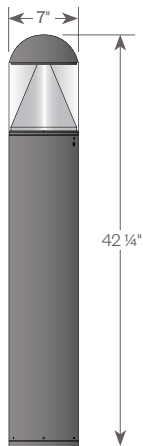

PROJECT:

TYPE:

Construction:

Extruded aluminum housing with flush mounting base & vandal-resistant screws, round top, powdercoat finish over a chromate conversion coating, internal driver tray for easy maintenance. Aluminum LED board.

Reflector:

Specially designed aluminum cone reflector for LED.

Lens:

Clear polycarbonate lens

Driver:

- Electronic driver, 120-277V, 50/60Hz
- 0-10V dimmable driver.

Mounting:

Mounting Kit with 8" Anchor Bolts, included. Cannot be pre-shipped.

Finish:

Premium quality thermoset polyester powdercoat for a durable finish over a chromate conversion coating. Custom colors available upon request.

Options:

Surge Protection (**SP**)

180° Glare Shield, finish matches fixture finish (**GS**)

Bollards can be cut to custom heights upon request.

Listing & Ratings:

CSA listed for wet location, IP65

Operating Temperatures: -40°C to +40°C

5 year limited
warranty
AMERLUX LED