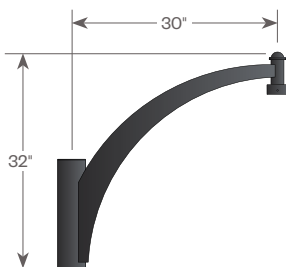

Installation

The bracket will slip fit over a 4" OD x 6" tall tenon and will attach with (6) 5/16 set screws. The luminaire (ordered separately) will attach to the proprietary threaded coupling of the same size (S or L) and can be oriented in any direction prior to tightening.

EPA

CBR01-1-36:	0.84
CBR40-1-24:	1.02
CBR40-2-24:	1.34

Center column slips over 4" OD x 6" tall tenon

CBR01-1-24 or CBR01-1-36

CBR01-2-24 or CBR01-2-36

CBR40-1-24

CBR40-2-24

CBR81-1-30

Model

- CBR01-1-24-S** - 24" single arm
- CBR01-1-36-S** - 36" single arm
- CBR01-2-24-S** - 24" double arm
- CBR01-2-36-S** - 36" double arm

- CBR01-1-24-L** - 24" single arm
- CBR01-1-36-L** - 36" single arm
- CBR01-2-24-L** - 24" double arm
- CBR01-2-36-L** - 36" double arm

- CBR40-1-24** - 24" single arm
- CBR40-2-24** - 24" double arm

- CBR81-1-30** - 30" single arm
- CBR81-2-30** - 30" double arm

Note: Models with "-S" are used for DPS & D154 Series luminaires.

Note: Models with "-L" are used for DPM & D142 Series luminaires.