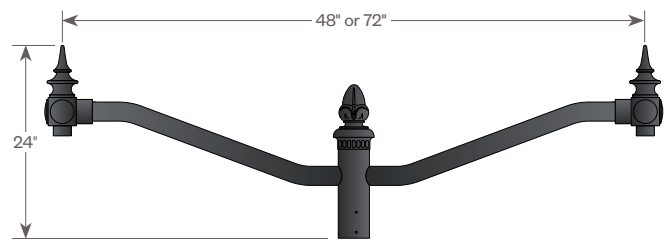

CBR Pendant Brackets

PROJECT:

TYPE:

Description

Fabricated brackets made with structural extruded aluminum and cast decorative elements. Designed for mounting of pendant style fixtures.

Construction

Center column is made with Schedule 40 aluminum pipe and is designed to slip over a 4" OD x 6" tall tenon. One of two Amerlux proprietary fixture fittings is included for luminaire mounting.

Installation

The bracket will slip fit over a 4" OD x 6" tall tenon and will attach with (6) 5/16 set screws. The luminaire (ordered separately) will attach to the proprietary threaded coupling of the same size (S or L) and can be oriented in any direction prior to tightening.

EPA

CBR01-1-36:	0.84
CBR40-1-24:	1.02
CBR40-2-24:	1.34

Center column slips over 4" OD x 6" tall tenon

CBR01-1-24 or CBR01-1-36

CBR01-2-24 or CBR01-2-36

CBR40-1-24

CBR40-2-24

CBR81-1-30