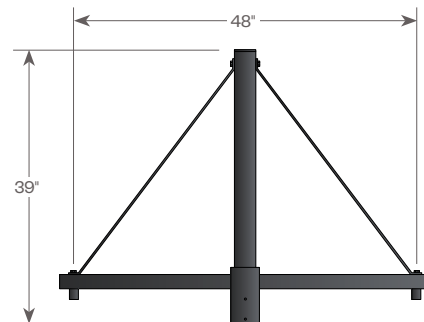

Installation

The bracket will slip fit over a 4" OD x 6" tall tenon and will attach with (6) 5/16 set screws. The luminaire (ordered separately) will attach to the proprietary threaded coupling of the same size (S or L) and can be oriented in any direction prior to tightening.

EPA

CBR01-1-36:	0.84
CBR40-1-24:	1.02
CBR40-2-24:	1.34

Center column slips over 4" OD x 6" tall tenon

CBR01-1-24 or CBR01-1-36

CBR01-2-24 or CBR01-2-36

CBR40-1-24

CBR40-2-24

CBR81-1-30

Model

- CBR01-1-24-S** - 24" single arm
- CBR01-1-36-S** - 36" single arm
- CBR01-2-24-S** - 24" double arm
- CBR01-2-36-S** - 36" double arm

- CBR01-1-24-L** - 24" single arm
- CBR01-1-36-L** - 36" single arm
- CBR01-2-24-L** - 24" double arm
- CBR01-2-36-L** - 36" double arm