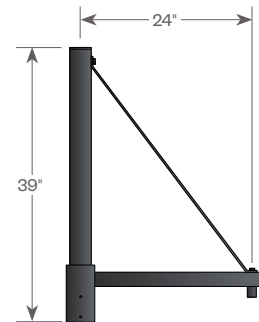

Installation

The bracket will slip fit over a 4" OD x 6" tall tenon and will attach with (6) 5/16 set screws. The luminaire (ordered separately) will attach to the proprietary threaded coupling of the same size (S or L) and can be oriented in any direction prior to tightening.

EPA

CBR01-1-36:	0.84
CBR40-1-24:	1.02
CBR40-2-24:	1.34

Center column slips over 4" OD x 6" tall tenon

CBR01-1-24 or CBR01-1-36

CBR01-2-24 or CBR01-2-36

CBR40-1-24

CBR40-2-24

CBR81-1-30

Model

- CBR01-1-24-S** - 24" single arm
- CBR01-1-36-S** - 36" single arm
- CBR01-2-24-S** - 24" double arm
- CBR01-2-36-S** - 36" double arm

- CBR01-1-24-L** - 24" single arm
- CBR01-1-36-L** - 36" single arm
- CBR01-2-24-L** - 24" double arm
- CBR01-2-36-L** - 36" double arm