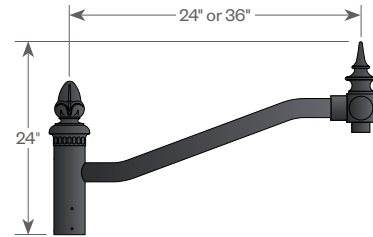

CBR Pendant Brackets

PROJECT:

TYPE:

Description

Fabricated brackets made with structural extruded aluminum and cast decorative elements. Designed for mounting of pendant style fixtures.

Construction

Center column is made with Schedule 40 aluminum pipe and is designed to slip over a 4" OD x 6" tall tenon. One of two Amerlux proprietary fixture fittings is included for luminaire mounting.

Installation

The bracket will slip fit over a 4" OD x 6" tall tenon and will attach with (6) 5/16 set screws. The luminaire (ordered separately) will attach to the proprietary threaded coupling of the same size (S or L) and can be oriented in any direction prior to tightening.

EPA

CBR01-1-36:	0.84
CBR40-1-24:	1.02
CBR40-2-24:	1.34

Center column slips over 4" OD x 6" tall tenon

CBR01-1-24 or CBR01-1-36

CBR01-2-24 or CBR01-2-36

CBR40-1-24

CBR40-2-24

CBR81-1-30