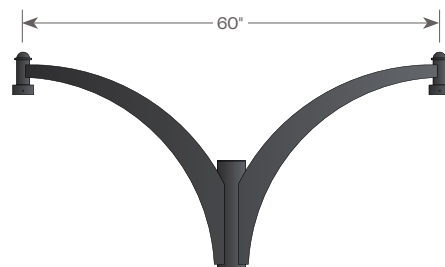

CBR Pendant Brackets

PROJECT:

TYPE:

Description

Fabricated brackets made with structural extruded aluminum and cast decorative elements. Designed for mounting of pendant style fixtures.

Construction

Center column is made with Schedule 40 aluminum pipe and is designed to slip over a 4" OD x 6" tall tenon. One of two Amerlux proprietary fixture fittings is included for luminaire mounting.

Installation

The bracket will slip fit over a 4" OD x 6" tall tenon and will attach with (6) 5/16 set screws. The luminaire (ordered separately) will attach to the proprietary threaded coupling of the same size (S or L) and can be oriented in any direction prior to tightening.

EPA

CBR01-1-36:	0.84
CBR40-1-24:	1.02
CBR40-2-24:	1.34

Center column slips over 4" OD x 6" tall tenon

CBR01-1-24 or CBR01-1-36

CBR01-2-24 or CBR01-2-36

CBR40-1-24

CBR40-2-24

CBR81-1-30

Model

- CBR01-1-24-S** - 24" single arm
- CBR01-1-36-S** - 36" single arm
- CBR01-2-24-S** - 24" double arm
- CBR01-2-36-S** - 36" double arm

- CBR01-1-24-L** - 24" single arm
- CBR01-1-36-L** - 36" single arm
- CBR01-2-24-L** - 24" double arm
- CBR01-2-36-L** - 36" double arm