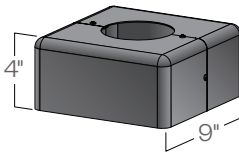

GRN - green

GTB - gloss textured black

TBK - textured black

TGR - gloss textured green

CSTM - custom, consult factory

Base Cover

Two-piece, fabricated from stamped and formed aluminum.

4-COV