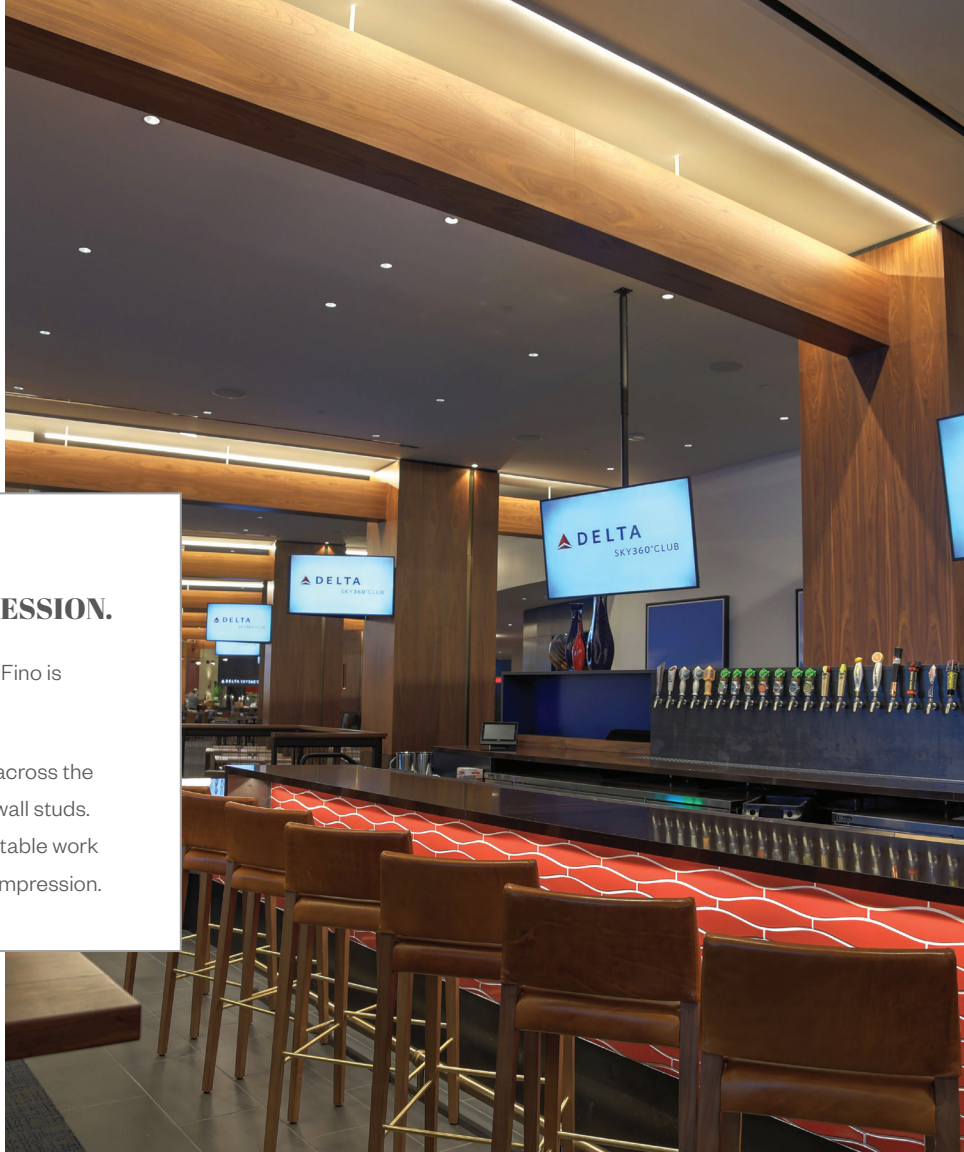

FINO®

STUNNINGLY THIN. A BEAUTIFUL VISUAL IMPRESSION.

Award-winning. Elegant. Gracefully slim. Fino is indirect LED lighting at its most refined.

At only 5/8" deep, Fino runs seamlessly across the walls or ceilings without the need to cut wall studs. It is designed to promote a crisp, comfortable work environment, creating a beautiful visual impression.

Fino Wall

Fino Ceiling

Application: Commercial, Hospitality, Retail, Hospitals

Fino Wall

Wattages/Foot: 6, 12

Delivered Lumens: Up to 3,752

Binning: 3 MacAdam

Color Temp: 2700K-4000K