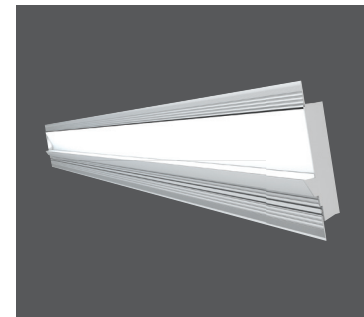

FINO®

STUNNINGLY THIN. A BEAUTIFUL VISUAL IMPRESSION.

Award-winning. Elegant. Gracefully slim. Fino is indirect LED lighting at its most refined.

At only 5/8" deep, Fino runs seamlessly across the walls or ceilings without the need to cut wall studs. It is designed to promote a crisp, comfortable work environment, creating a beautiful visual impression.

Fino Wall

Fino Ceiling

Application: Commercial, Hospitality, Retail, Hospitals

Fino Wall

Wattages/Foot: 6, 12

Delivered Lumens: Up to 3,752

Binning: 3 MacAdam

Color Temp: 2700K-4000K