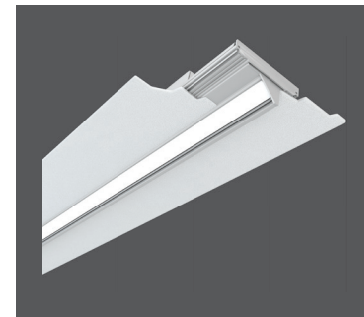

FINO®

STUNNINGLY THIN. A BEAUTIFUL VISUAL IMPRESSION.

Award-winning. Elegant. Gracefully slim. Fino is indirect LED lighting at its most refined.

At only 5/8" deep, Fino runs seamlessly across the walls or ceilings without the need to cut wall studs. It is designed to promote a crisp, comfortable work environment, creating a beautiful visual impression.

Fino Wall

Fino Ceiling

Application: Commercial, Hospitality, Retail, Hospitals

Fino Wall

Wattages/Foot: 6, 12

Delivered Lumens: Up to 3,752

Binning: 3 MacAdam

Color Temp: 2700K-4000K