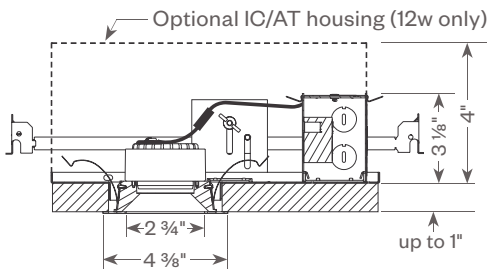

Round/Square Downlight

EZRD

EZSD

Ceiling Cutout Dimension: 4" dia.

Round/Square Adjustable

EZRA

EZSA

Ceiling Cutout Dimension: 4" dia.

Round/Square Wall Wash

EZRLW

EZSLW

Ceiling Cutout Dimension: 4" dia.

Round/Square Shower

EZRSHW

EZSSHW

Ceiling Cutout Dimension: 4" dia.