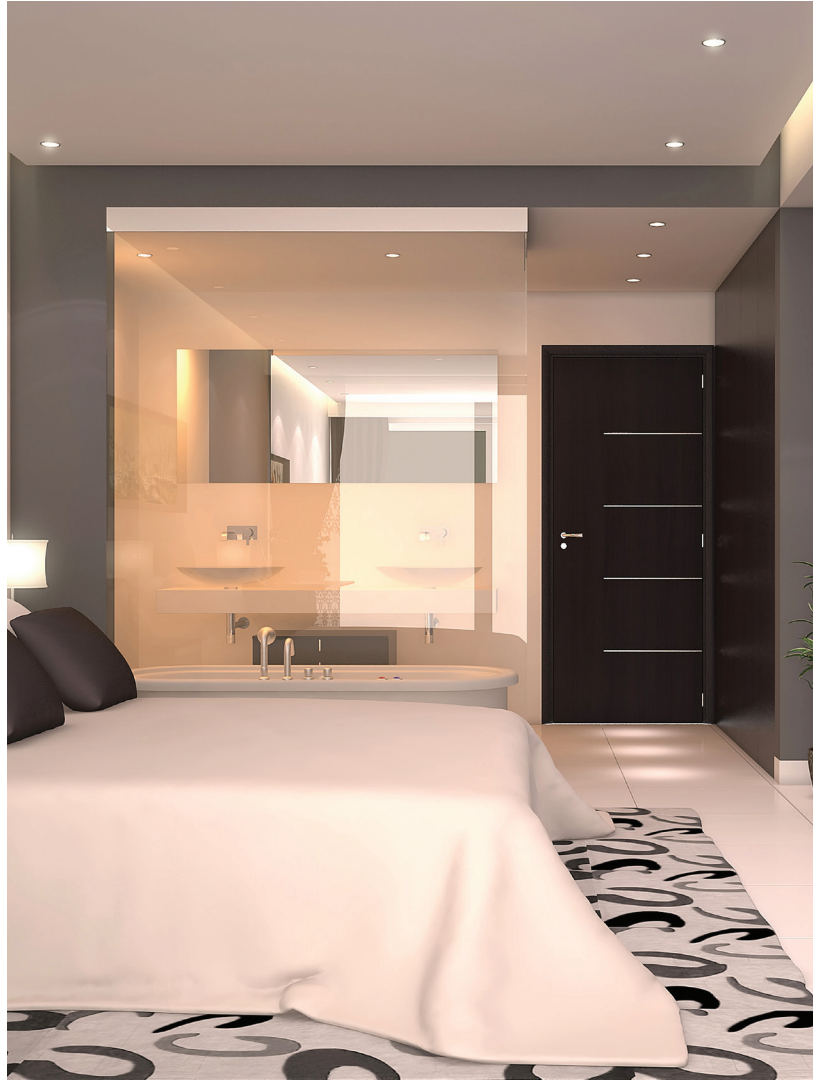

Essenza

Hospitality & High Rise Living

Essenza Downlights

Essenza LED Downlights are designed to deliver the features required for your Hotel and Residential High Rise projects. The shallow frame (only 3 1/8" plenum depth) is universal to accept either round or square trims.

For current performance & ordering information visit us at amerlux.com.

Features & Specs

- Round or Square Aperture
- Downlight, Adjustable, Wall Wash & Lensed Shower Trim
- Universal frame for round or square apertures
- 12w, 18w
- Up to 875 Lm delivered
- Color Temp: 2700K or 3000K
- CRI: 97 typ.
- Beam spreads: 15° – 60°
- Die-cast optical housing, trim and heat sink
- Matte white trim finish
- Electronic constant current LED driver, 120v or 277v
- Dimming: ELV & TRIAC (standard)
- Available for Gyp board & GRID ceilings
- Available in IC/AT & CP (12w only)

Round/Square Downlight

EZRD

EZSD

Ceiling Cutout Dimension: 4" dia.

Round/Square Adjustable

EZRA

EZSA

Ceiling Cutout Dimension: 4" dia.

Round/Square Wall Wash

EZRLW

EZSLW

Ceiling Cutout Dimension: 4" dia.

Round/Square Shower

EZRSHW

EZSSHW

Ceiling Cutout Dimension: 4" dia.