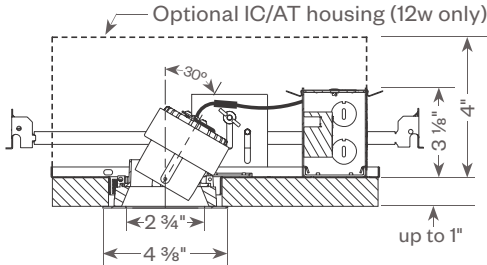

For current performance & ordering information visit us at amerlux.com.

Features & Specs

- Round or Square Aperture
- Downlight, Adjustable, Wall Wash & Lensed Shower Trim
- Universal frame for round or square apertures
- 12w, 18w
- Up to 875 Lm delivered
- Color Temp: 2700K or 3000K
- CRI: 97 typ.
- Beam spreads: 15° – 60°
- Die-cast optical housing, trim and heat sink
- Matte white trim finish
- Electronic constant current LED driver, 120v or 277v
- Dimming: ELV & TRIAC (standard)
- Available for Gyp board & GRID ceilings
- Available in IC/AT & CP (12w only)

Round/Square Downlight

EZRD

EZSD

Ceiling Cutout Dimension: 4" dia.

Round/Square Adjustable

EZRA

EZSA

Ceiling Cutout Dimension: 4" dia.

Round/Square Wall Wash

EZRLW

EZSLW

Ceiling Cutout Dimension: 4" dia.

Round/Square Shower

EZRSHW

EZSSHW

Ceiling Cutout Dimension: 4" dia.