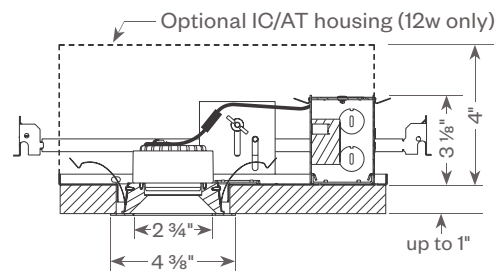

For current performance & ordering information visit us at amerlux.com.

Features & Specs

- Round or Square Aperture
- Downlight, Adjustable, Wall Wash & Lensed Shower Trim
- Universal frame for round or square apertures
- 12w, 18w
- Up to 875 Lm delivered
- Color Temp: 2700K or 3000K
- CRI: 97 typ.
- Beam spreads: 15° – 60°
- Die-cast optical housing, trim and heat sink
- Matte white trim finish
- Electronic constant current LED driver, 120v or 277v
- Dimming: ELV & TRIAC (standard)
- Available for Gyp board & GRID ceilings
- Available in IC/AT & CP (12w only)

Round/Square Downlight

EZRD

EZSD

Ceiling Cutout Dimension: 4" dia.

Round/Square Adjustable

EZRA

EZSA

Ceiling Cutout Dimension: 4" dia.

Round/Square Wall Wash

EZRLW

EZSLW

Ceiling Cutout Dimension: 4" dia.

Round/Square Shower

EZRSHW

EZSSHW

Ceiling Cutout Dimension: 4" dia.