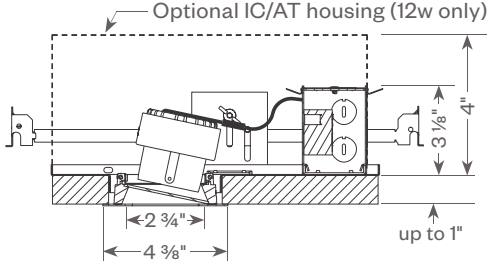

For current performance & ordering information visit us at amerlux.com.

Features & Specs

- Round or Square Aperture
- Downlight, Adjustable, Wall Wash & Lensed Shower Trim
- Universal frame for round or square apertures
- 12w, 18w
- Up to 875 Lm delivered
- Color Temp: 2700K or 3000K
- CRI: 97 typ.
- Beam spreads: 15° – 60°
- Die-cast optical housing, trim and heat sink
- Matte white trim finish
- Electronic constant current LED driver, 120v or 277v
- Dimming: ELV & TRIAC (standard)
- Available for Gyp board & GRID ceilings
- Available in IC/AT & CP (12w only)

Round/Square Downlight

EZRD

EZSD

Ceiling Cutout Dimension: 4" dia.

Round/Square Adjustable

EZRA

EZSA

Ceiling Cutout Dimension: 4" dia.

Round/Square Wall Wash

EZRLW

EZSLW

Ceiling Cutout Dimension: 4" dia.

Round/Square Shower

EZRSHW

EZSSHW

Ceiling Cutout Dimension: 4" dia.