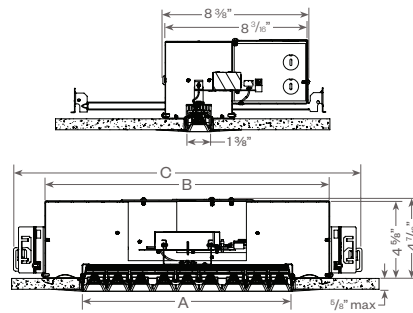

Cubebits. The fixture's 1.5" wide profile is available in 3-cell, 6-cell, 9-cell and 12-cell units and is compatible with grid and flange ceilings for up to 1 1/2" ceiling thickness.

The downlight comes standard with spot, flood and wide flood beam distribution options and dimming capability. The black and white specular finished bezel allows for quiet, comfortable yet required light output.

### Trimmed

	3 Cell	6 Cell	9 Cell	12 Cell
A	4 3/4"	8 3/4"	12 7/16"	16 7/16"
B	4"	7 7/16"	11 7/16"	15 7/16"
C	8 1/2"	12 3/4"	16 1/4"	20 1/4"
D	12 1/4"	16 3/4"	19 7/8"	23 3/8"

### Trimless

	3 Cell	6 Cell	9 Cell	12 Cell
A	4"	7 7/16"	11 7/16"	15 7/16"
B	8 1/2"	12 3/4"	16 1/4"	20 1/4"
C	12 1/4"	16 3/4"	19 7/8"	23 3/8"