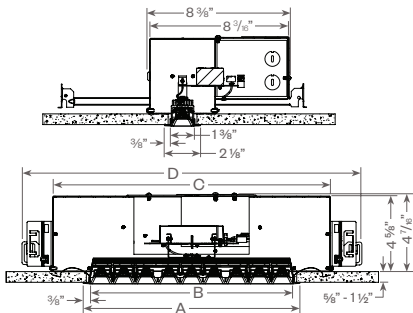

Cubebits. The fixture's 1.5" wide profile is available in 3-cell, 6-cell, 9-cell and 12-cell units and is compatible with grid and flange ceilings for up to 1 1/2" ceiling thickness.

The downlight comes standard with spot, flood and wide flood beam distribution options and dimming capability. The black and white specular finished bezel allows for quiet, comfortable yet required light output.

### Trimmed

	3 Cell	6 Cell	9 Cell	12 Cell
A	4 3/4"	8 3/4"	12 7/16"	16 7/16"
B	4"	7 7/16"	11 7/16"	15 7/16"
C	8 1/2"	12 3/4"	16 1/4"	20 1/4"
D	12 1/4"	16 3/4"	19 7/8"	23 3/8"