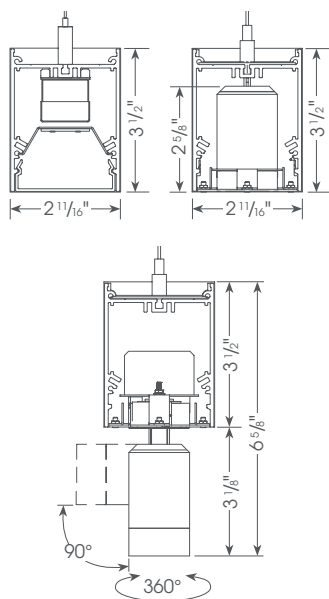

Application:

Commercial, Retail

Linea 1.5" with Accent

Linea 2.5" with Accent

LINEA® 1.5" DIRECT LED

WITH ADJUSTABLE ACCENTS

Mounting: Cable Suspended or Surface Direct

Wattages/Foot (Linear): 5, 10 **(Accent):** 7