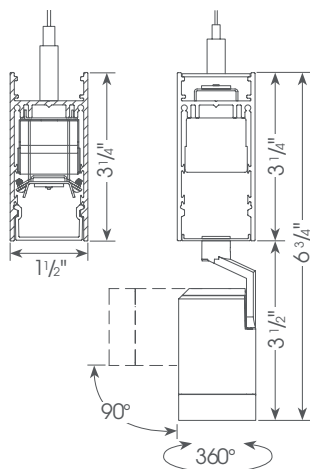

Application:

Commercial, Retail

Linea 1.5" with Accent

Linea 2.5" with Accent

LINEA® 1.5" DIRECT LED

WITH ADJUSTABLE ACCENTS

Mounting: Cable Suspended or Surface Direct

Wattages/Foot (Linear): 5, 10 **(Accent):** 7