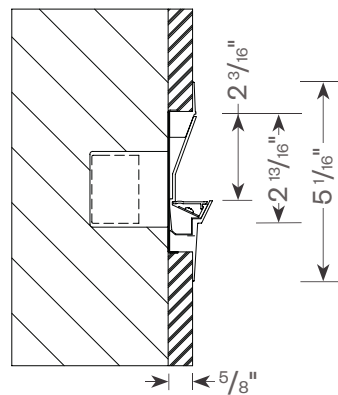

Fino®

Award-winning. Elegant. Gracefully slim.

Fino is indirect LED lighting at its most refined. Originally introduced as a thin sleek wall-mounted fixture to light the ceiling or floor, Fino won awards for enhancing multiple settings and designs. It leaves a clean ceiling, installs easily and never affects framing in walls. Our new ceiling-mounted Fino has already won recognition for discreet light directed from above. Fino. Sophistication, elevated.

For most current details & ordering information visit us at amerlux.com.

Features & Specs

- Linear wall mounted indirect or ceiling mounted wall wash
- 6W/Ft, 12W/Ft
- Up to 632 Lm/Ft
- 5/8" deep extruded aluminum mud-in frame and optical assembly
- Fixture lengths available in 6" increments (min. 1')
- Electronic constant current LED driver, 120V or 277V
- Lens options:
  - Performance lens
  - Designer lens (for softer beam edges)
- Dimming options (120V & 277V):
  - 0-10V (standard)
  - Lutron Hi-lume®
- Fino wall is for use in sheet rock only
- Fino ceiling can be used in sheet rock, grid or millwork ceilings

Wall Mount