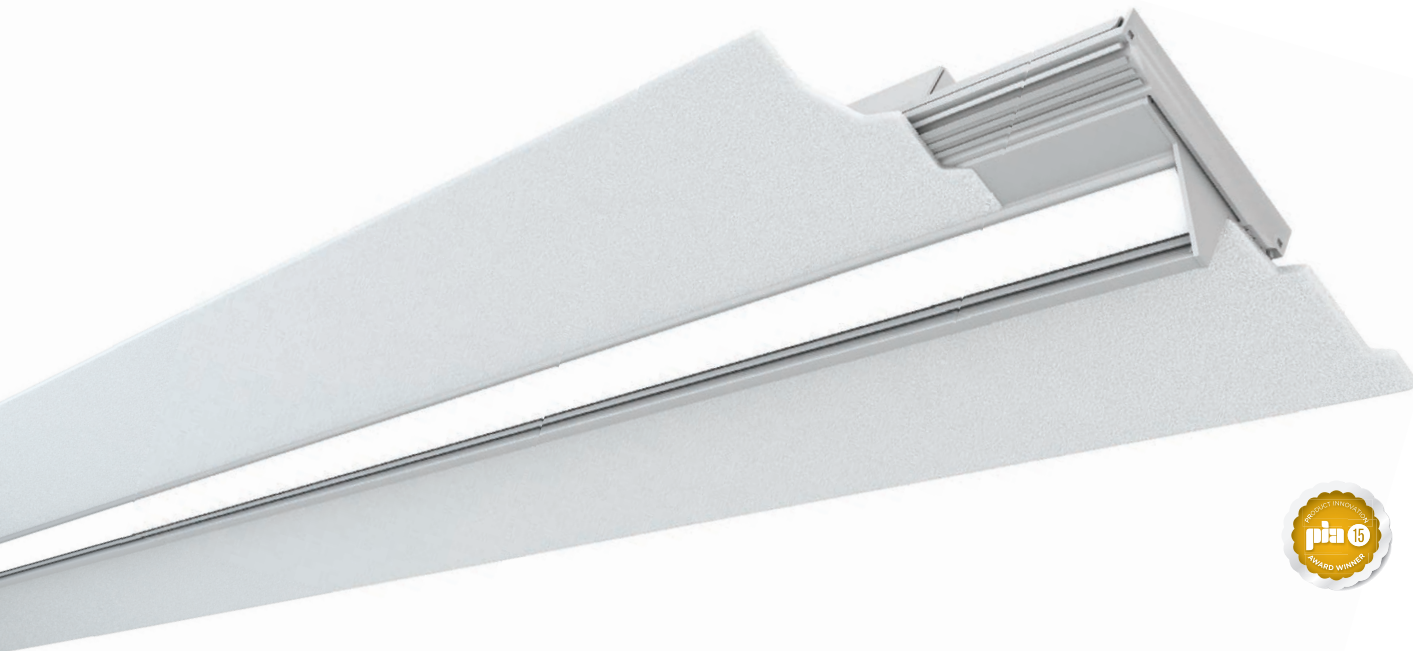

# Fino<sup>®</sup>

Stunningly thin. A beautiful visual impression.

---

# Fino®

Award-winning. Elegant. Gracefully slim.

Fino is indirect LED lighting at its most refined. Originally introduced as a thin sleek wall-mounted fixture to light the ceiling or floor, Fino won awards for enhancing multiple settings and designs. It leaves a clean ceiling, installs easily and never affects framing in walls. Our new ceiling-mounted Fino has already won recognition for discreet light directed from above. Fino. Sophistication, elevated.

## Features & Specs

- Linear wall mounted indirect or ceiling mounted wall wash
- 6W/Ft, 12W/Ft
- Up to 632 Lm/Ft
- 5/8" deep extruded aluminum mud-in frame and optical assembly
- Fixture lengths available in 6" increments (min. 1')
- Electronic constant current LED driver, 120V or 277V
- Lens options:
  - Performance lens
  - Designer lens (for softer beam edges)
- Dimming options (120V & 277V):
  - 0-10V (standard)
  - Lutron Hi-lume®
- Fino wall is for use in sheet rock only
- Fino ceiling can be used in sheet rock, grid or millwork ceilings