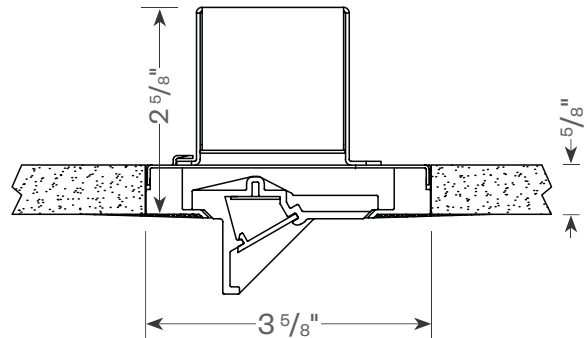

Ceiling Mount