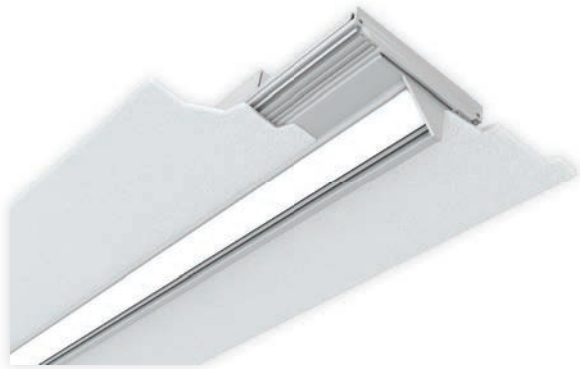

Ceiling Mount