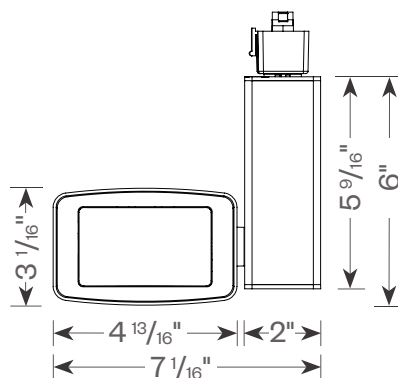

Models

- Murro LED (MURV-LED)
- Murro LED Horizontal (MURH-LED)

MURV-LED