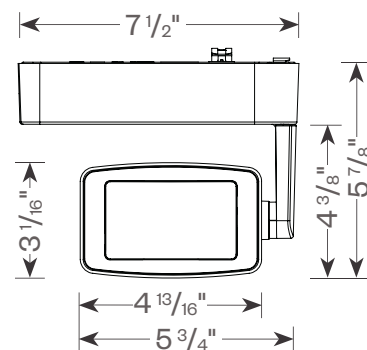

Murro® LED Wall Wash

The exciting new Amerlux® Murro LED wall wash commands attention. Compact design and clean aesthetics reveal light that outperforms others, time after time. Unique optics, amazing output ratios and code-ready dimmability set Murro apart.

For most updated performance & ordering information visit us at amerlux.com.

Features & Specs

- Driver housing configurations: Vertical, Horizontal
- 19W, 31W
- Up to 2,860 Lm; 98 Lm/W
- Crisp White LED available
- CRI: 83 typ. (2700K, 3000K, 3500K, 4000K)
  97 typ. (2700K, 3000K)
- Binning: 3 MacAdam
- Electronic constant current LED driver, 120v or 277v
- Dimming options:
  ELV and TRIAC, 120V or 277V (standard)

Models

- Murro LED (MURV-LED)
- Murro LED Horizontal (MURH-LED)

MURH-LED